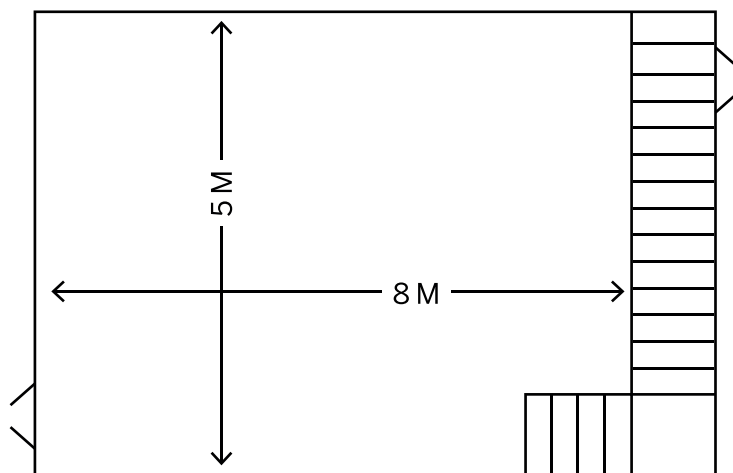

Elizabethan Room Guide

Please use this guide to help organise your event. We aim to be as flexible as possible. Should you have any requests please contact us to discuss in more detail.

Room Dimensions

Dimensions are a guide and we highly recommend that should your event need specific measurements, to contact us to arrange a site visit.

Room Capacity

Theatre	30
Banquet	24
Hollow Square	10
Boardroom	20

Onsite Facilities

- 1x 86" Smart, clevertouch TV
- 2x 75" Smart, clevertouch TV
- Breakout area
- Speakers

Layout Key

Theatre

Banquet

Hollow Square