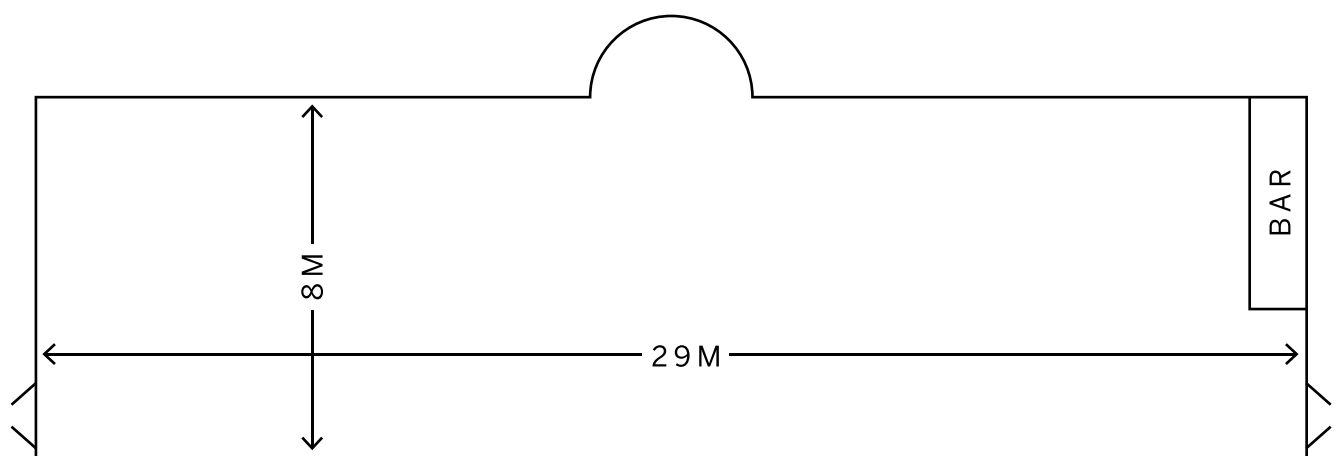

Ballroom Room Guide

Please use this guide to help organise your event. We aim to be as flexible as possible. Should you have any requests please contact us to discuss in more detail.

Room Dimensions

Dimensions are a guide and we highly recommend that should your event need specific measurements, to contact us to arrange a site visit.

Room Capacity

Theatre	180
Banquet	150
Cabaret	150
Reception	200

Onsite Facilities

- 1x 86" Smart, clevertouch TV
- 2x 75" Smart, clevertouch TV
- Bar
- Speakers

Layout Key

Theatre

Banquet

Cabaret